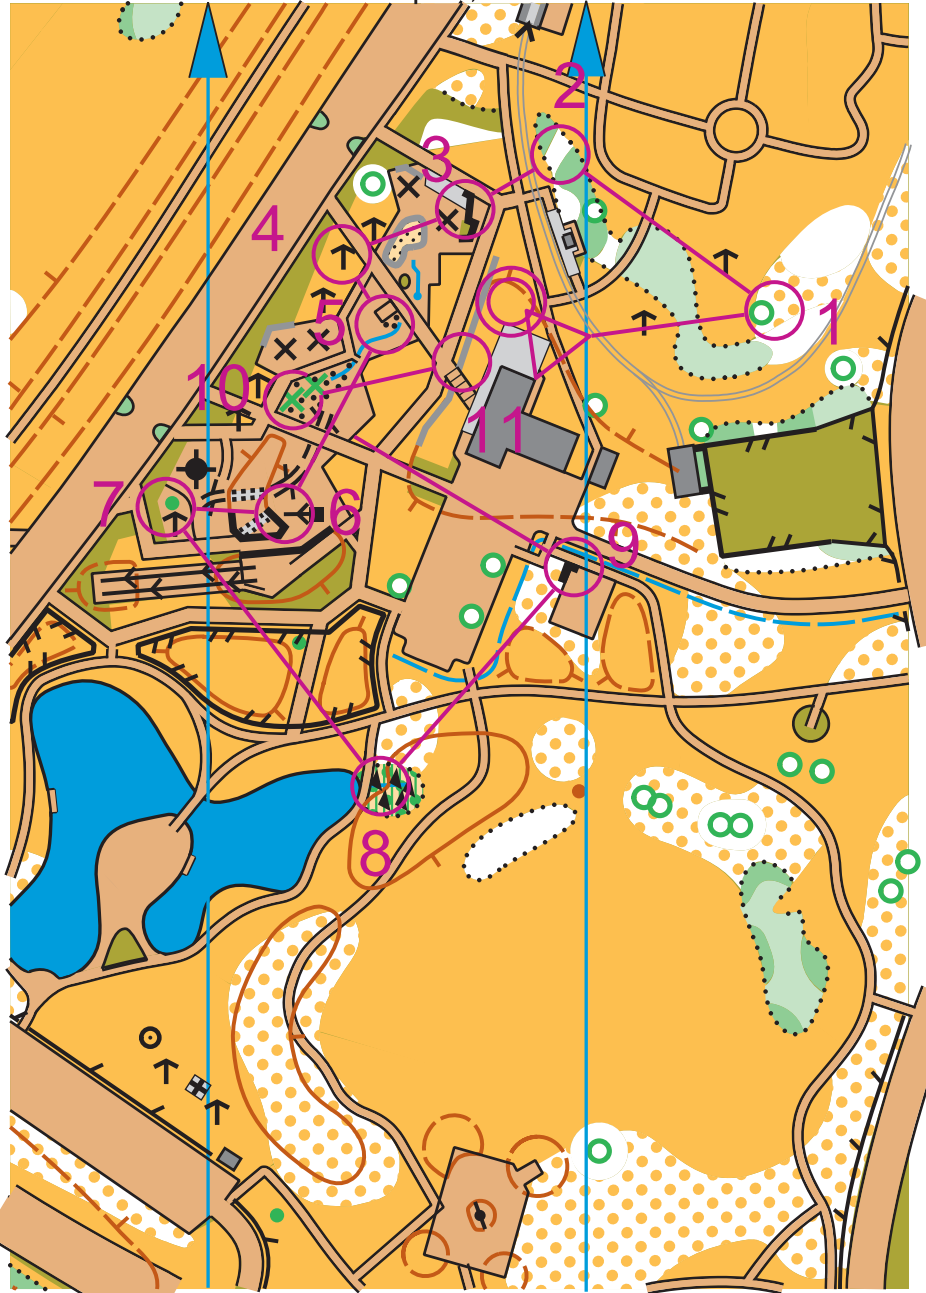

Avalon Park 1:2000

0 50 100 150 200m

North lines are 100m apart, circles are 12m across

Avalon Park 1:2000

0 50 100 150 200m

North lines are 100m apart, circles are 12m across